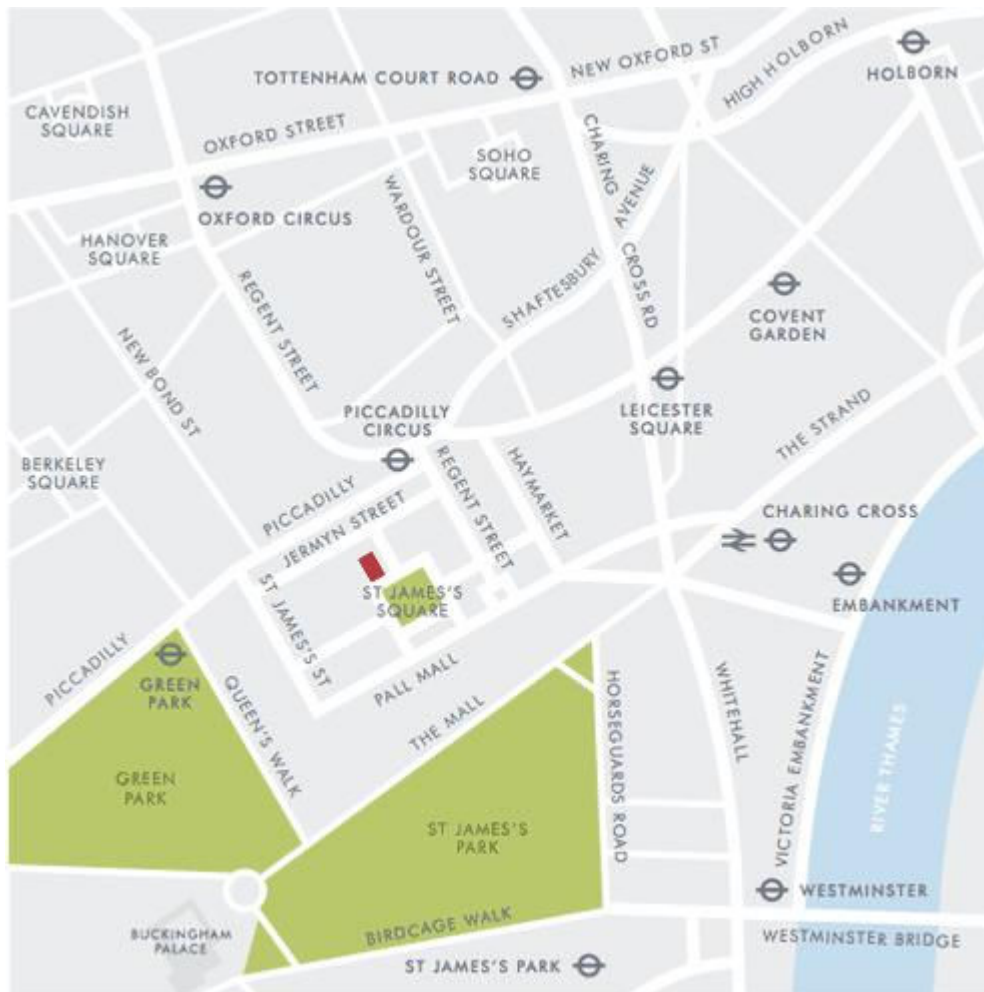

### **Directions**

- 12 St James's Square is situated in the north west corner of the square and is indicated on the map by the red box. Norman Broadbent occupies the ground floor.
- Piccadilly underground is a five minute walk away (Piccadilly & Bakerloo lines).
- Green Park underground station is less than a ten minute walk away (Jubilee, Victoria & Piccadilly lines)